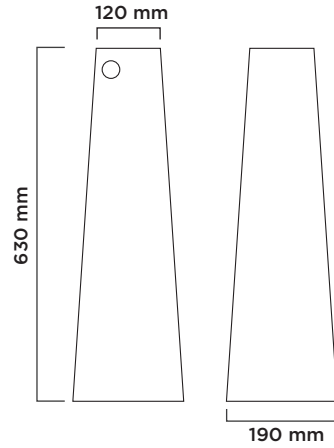

### Dimensions

### Compatible Cartridge

Volume  
500 ml

|                             |   |
|-----------------------------|---|
| Type                        | Large   |
| Item No                     | 920106  |
| Colour                      | White, Black, Claret  |
| Material                    | MDF   |
| Mounting Type               | Used on a flat surface  |
| Packaging Dimensions (mm)   | 210 (l) x 210 (w) x 678 (h)   |
| Gross Weight (kg)           | 5,00  |
| Net Weight (kg)             | 4,60  |
| Coverage (m <sup>3</sup> )  | Up to 1200  |
| Aroma Cartridge Volume (ml) | 500   |
| Features                    | Digital display with twenty-four hour clock, Adjustable starting and stopping times<br>Adjustable diffusion and stand by intervals, Weekend On/Off function |
| Power (W)                   | 20  |
| Power supply                | 220-240 V / 50-60 Hz  |
| Case Quantity (pcs.)        | 1   |